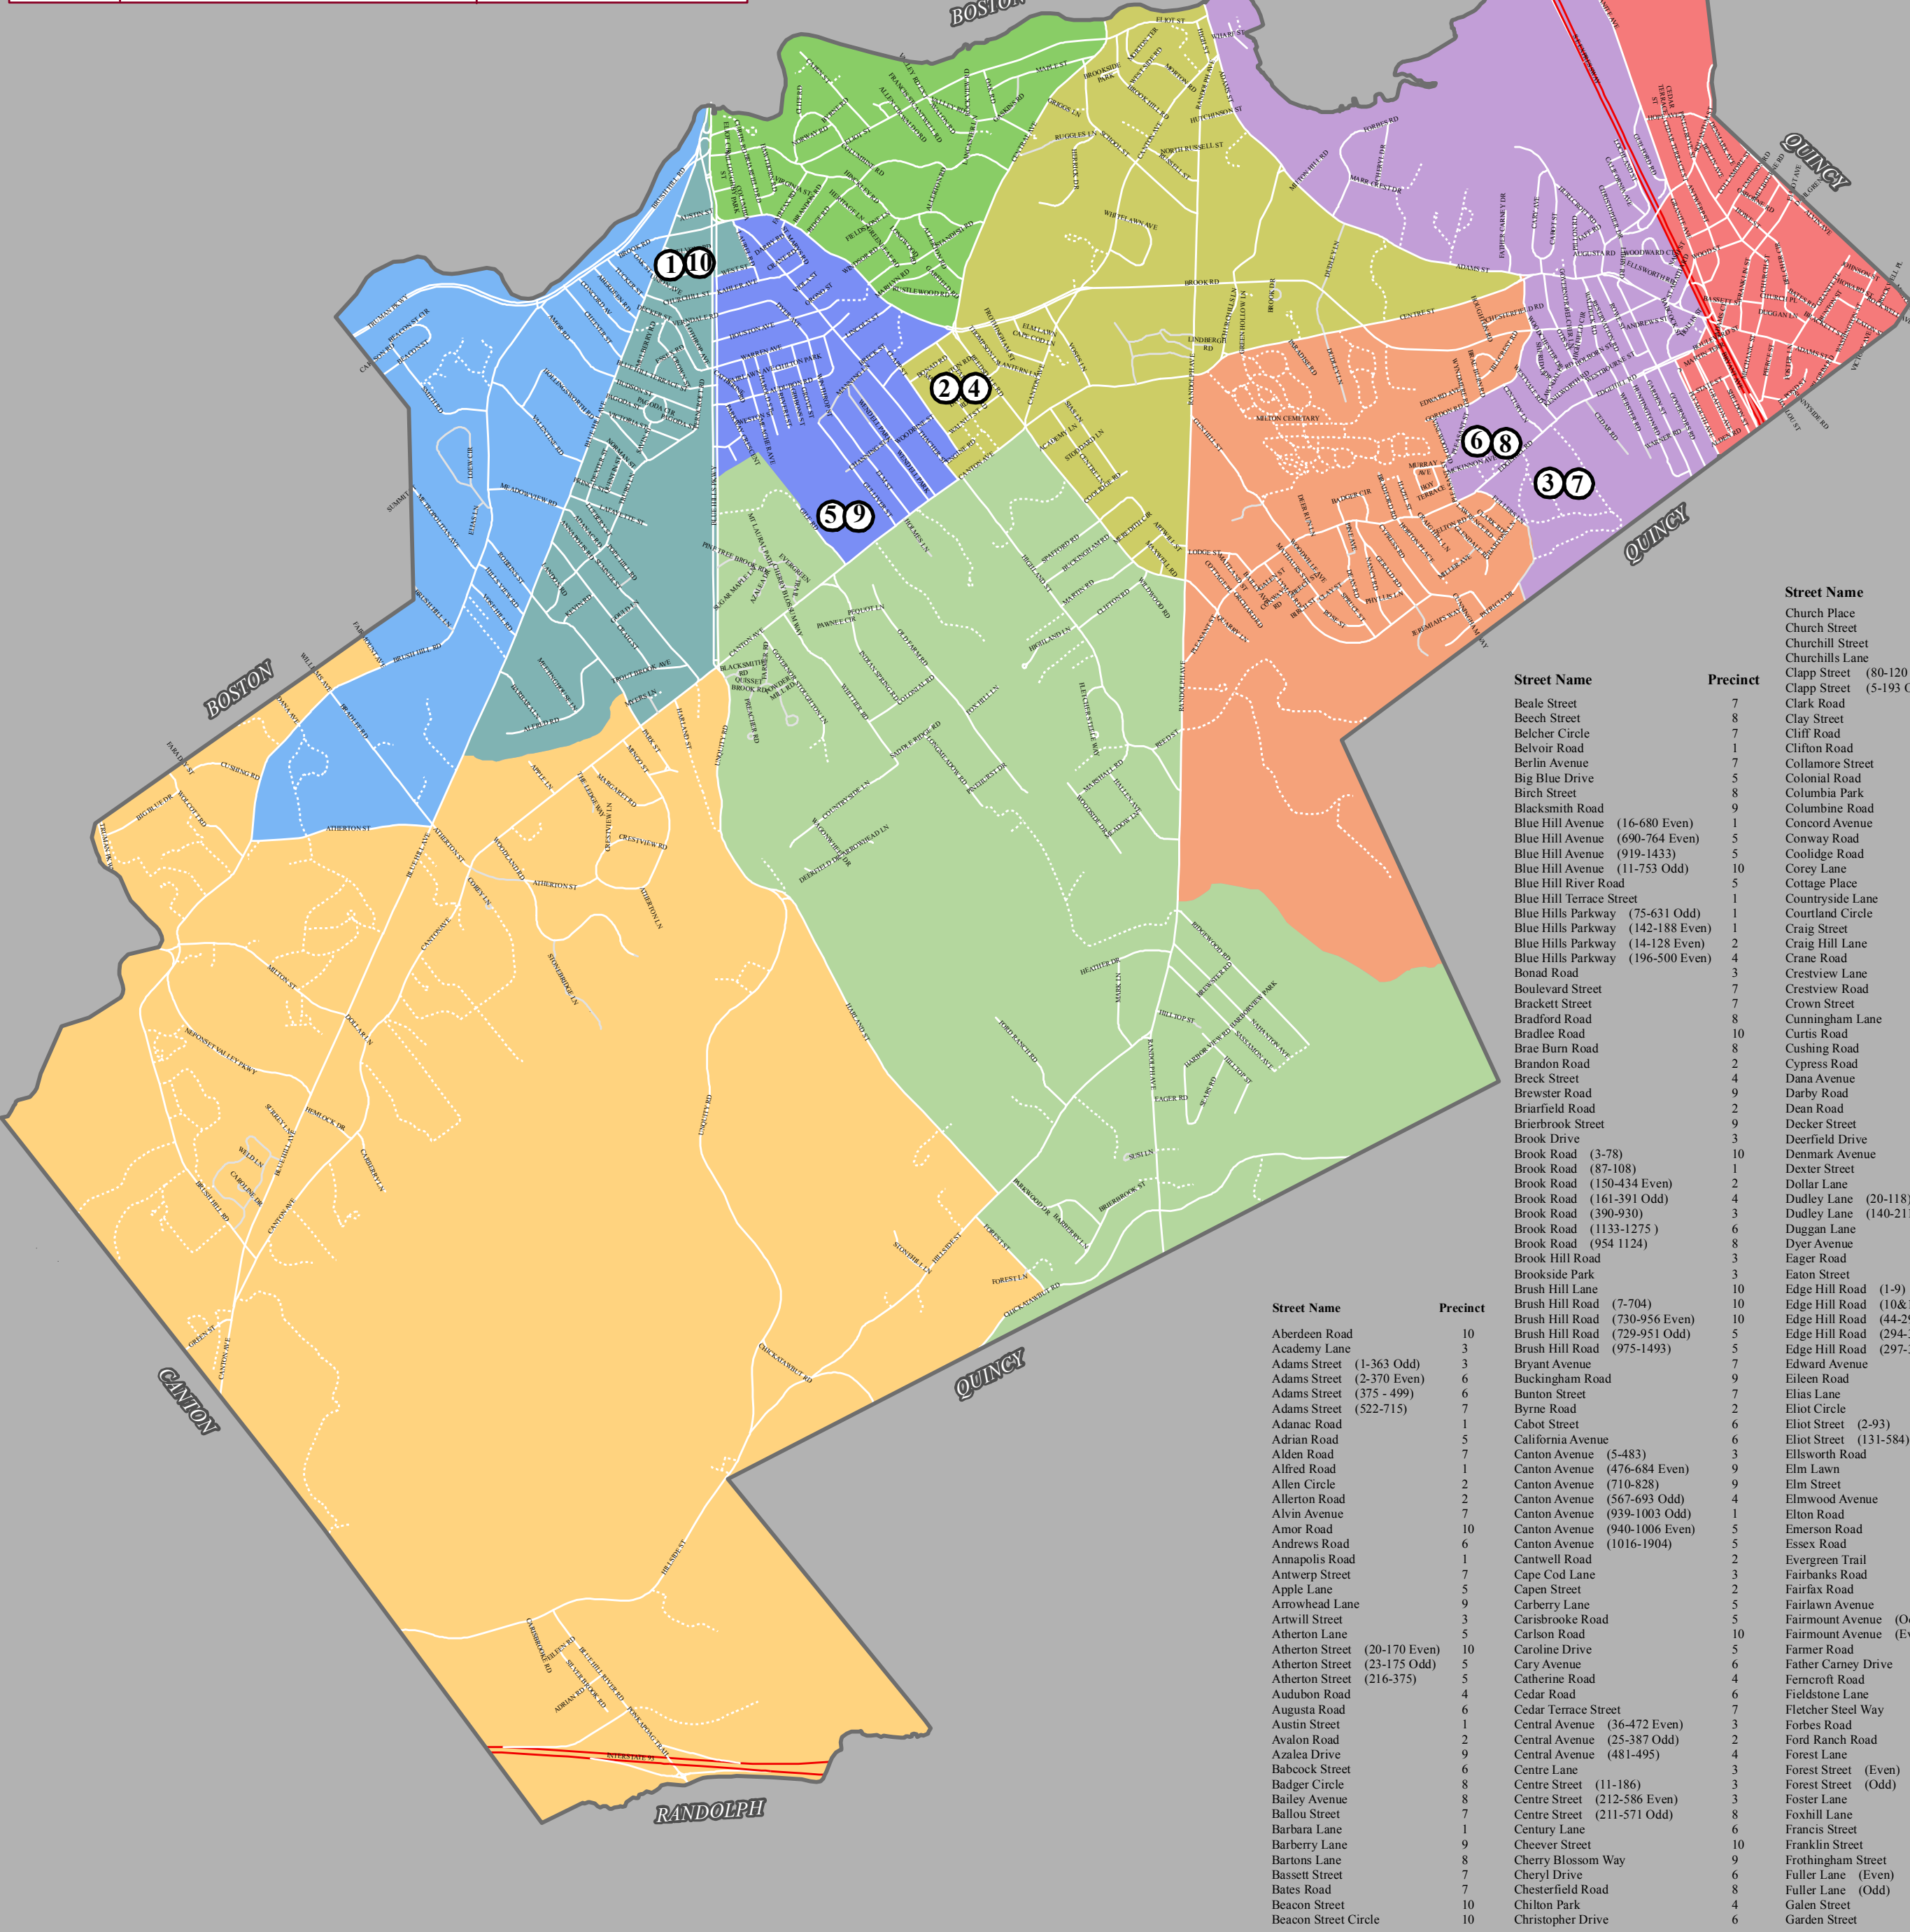

Voting Precinct Map

Precinct	Polling Place	Address
① - ⑩	Tucker School	181 Blue Hills Parkway
② - ④	Senior Center	10 Walnut Street
③ - ⑦	Cunningham Park	75 Edge Hill Road
⑤ - ⑨	Milton High School Field House	25 Gile Road
⑥ - ⑧	Cunningham School Gym	44 Edge Hill Road